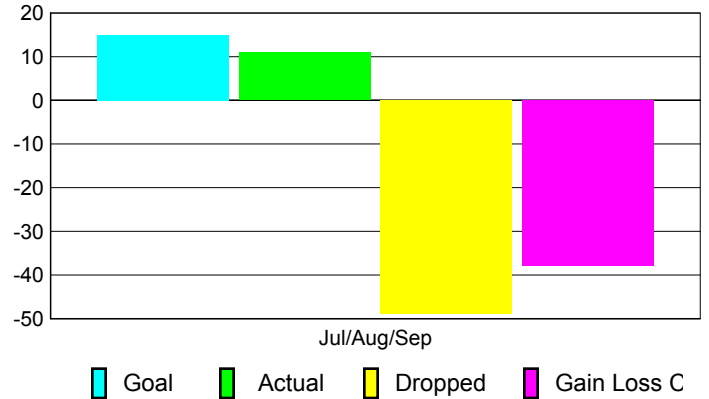

Membership Results 2010-2011

Goal, New, Dropped, Gain/Loss